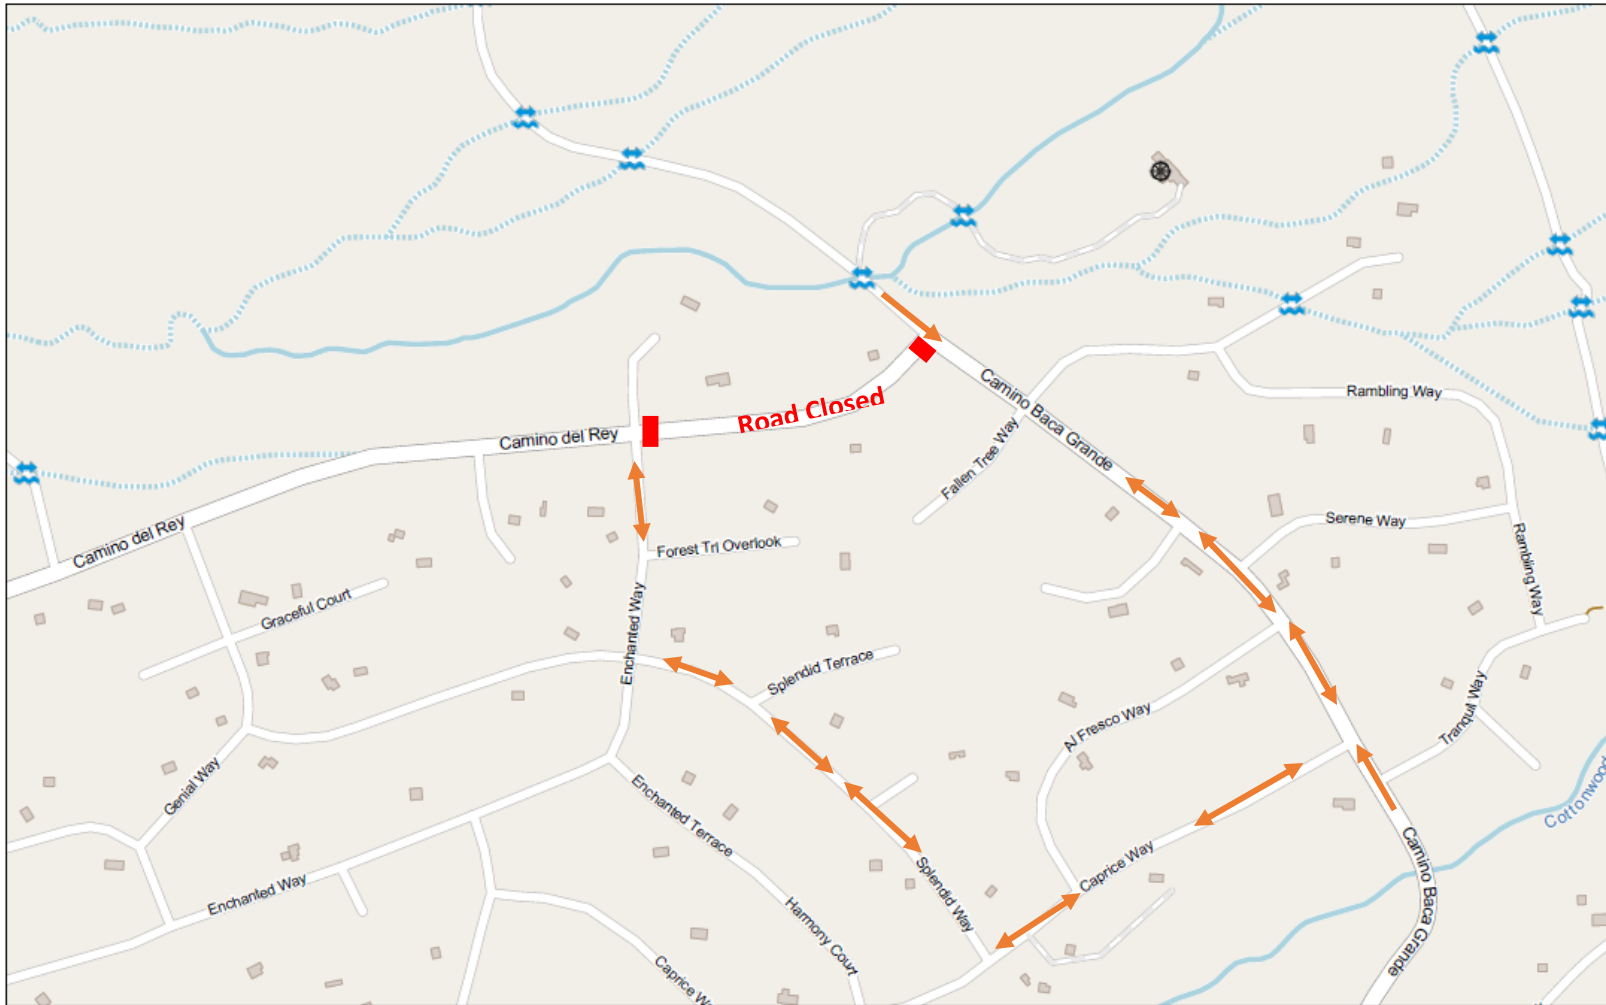

# BGWSD Road Closure Map

8/7/2023, 11:52:49 AM

-  Road Closed
-  Detour Route

## Camino Del Rey Road Closure 9/21/23 from 8AM to 5PM

Map data © OpenStreetMap contributors, Microsoft, Facebook, Inc. and its affiliates, Esri Community Maps contributors, Map layer by Esri

Baca Grande Water and Sanitation